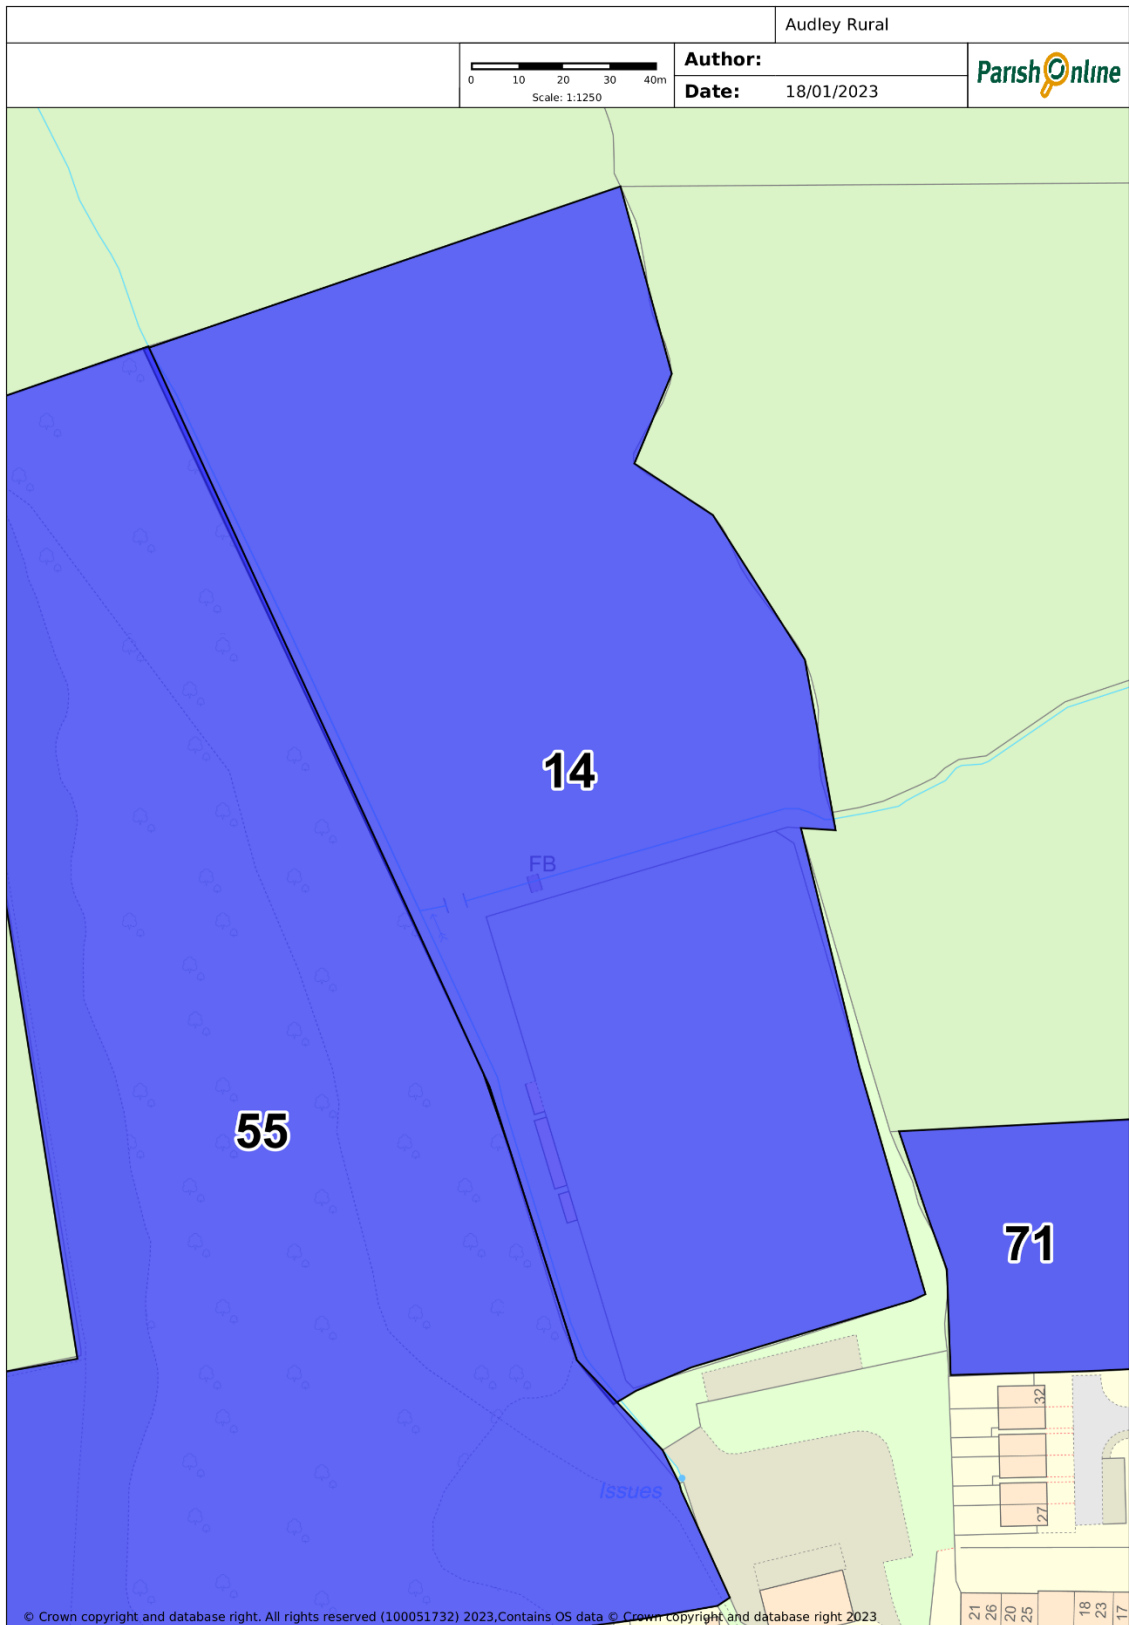

Site 14 – Audley Football Club Playing Fields (amended 17.01.23)

Site Details		
Site name	Grid ref	Description and purpose
Audley Football Club	Off New Road, Audley	Audley Football Club – Providing a place to play and train for football games. Local team participates within the locally ran league
Checklist		
Statutory designations (e.g. SSSI)	Site allocations (give details)	Planning permissions (give details)
None	Identified as "Not required to meet local standards" within the current Local Plan	Not applicable at time this was created.
NPPF Criteria		
Close to the community it serves	Demonstrably special to local community (beauty, historic significance, recreational value, tranquillity, wildlife, or other)	Local in character and not extensive tract
Yes next to housing, serving the community	Site holds play and recreational value for local residents.	Yes

Location Plan:

Images: